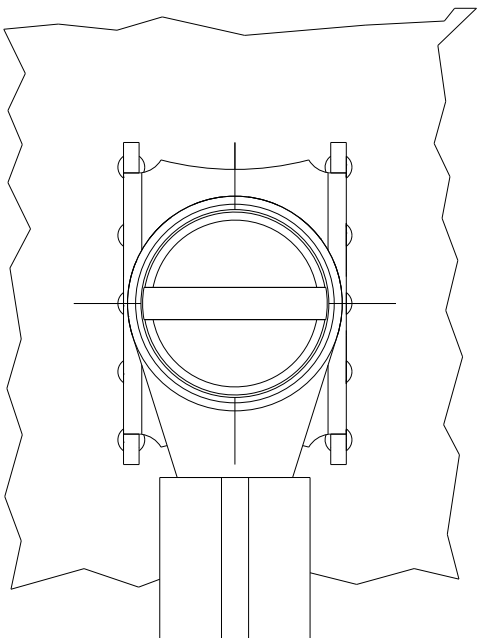

cheese head screw

001765-Scheibe DIN 125 A 4.3

washer

Kabelschuh
cable eye

033412 Zahnscheibe DN6797 4.3 Form A

ratchet wheel

Consider protection memo from DB 34

<p>All rights reserved. Only for information. In future that this is the latest version of this drawing, please contact one of the ERM companies before using. Subject to modification without prior notice. Drawing will not be updated.</p>		<p>Tolerances ISO 2768-m</p>		<p>Scale 5:1</p>	
 <p>Elektronique GmbH D-73099 ADELBERG</p>		<p>Additional dimensions h mm</p>		<p>Designation SCHEMAZEICHNUNG EINBAU SVA SKETCH POWER BUG</p>	
				<p>1</p>	