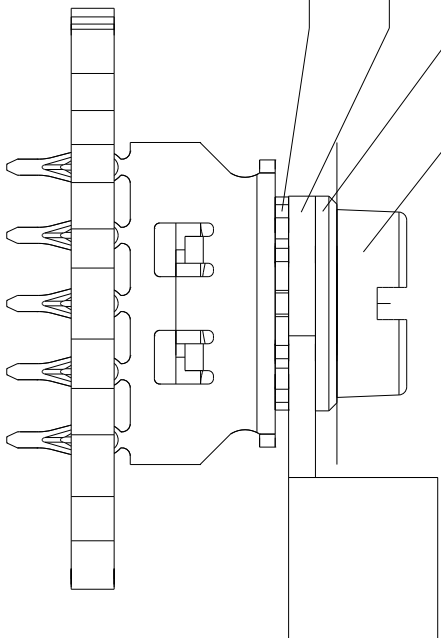

cheese head screw

001765-Scheibe DIN 125 A 4.3

washer

Kabelschuh
cable eye

033412 Zahnscheibe DN6797 4.3 Form A

ratchet wheel

Consider protection memo from DB 34

<p>All rights reserved. Only for information. In future that this is the latest version of this drawing, please contact one of the ERM companies before using. Subject to modification without prior notice. Drawing will not be updated.</p>		<p>Tolerances ISO 2768-m</p>		<p>Scale 5:1</p>	
 <p>Elektronique GmbH D-73099 ADELBERG</p>		<p>Additional dimensions h mm</p>		<p>Designation SCHEMAZEICHNUNG EINBAU SVA SKETCH POWER BUG</p>	
				<p>1</p>	