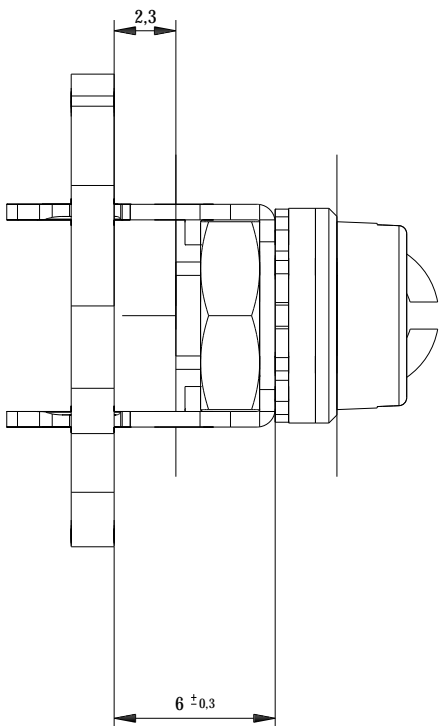

cheese head screw

001765-Scheibe DIN 125 A 4.3

washer

Kabelschuh
cable eye

033412 Zahnscheibe DN6797 4.3 Form A

ratchet wheel

Consider protection memo from DB 34

<p>All rights reserved. Only for information. In future that this is the latest version of this drawing, please contact one of the ERM companies before using. Subject to modification without prior notice. Drawing will not be updated.</p>		<p>Tolerances ISO 2768-m</p>		<p>Scale 5:1</p>	
 <p>Elektronique GmbH D-73099 ADELBERG</p>		<p>Additional dimensions h mm</p>		<p>Designation SCHEMAZEICHNUNG EINBAU SVA SKETCH POWER BUG</p>	
				<p>1</p>	