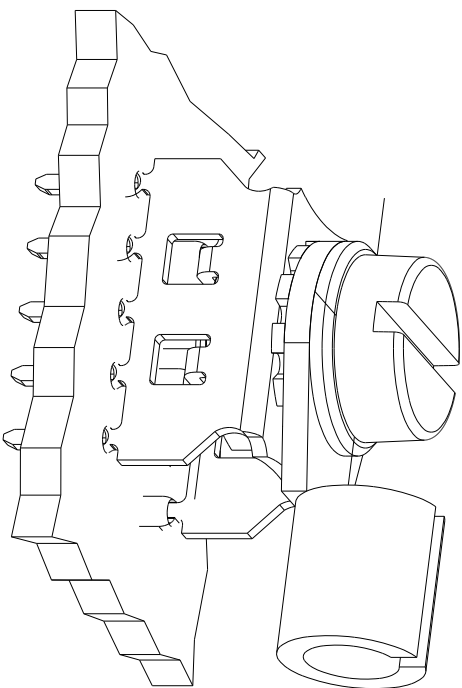

cheese head screw

001765-Scheibe DIN 125 A 4.3

washer

Kabelschuh
cable eye

033412 Zahnscheibe DN6797 4.3 Form A

ratchet wheel

Consider protection memo from DB 34

<p>All rights reserved. Only for information. In future that this is the latest version of this drawing, please contact one of the ERM companies before using. Subject to modification without prior notice. Drawing will not be updated.</p>		<p>Tolerances ISO 2768-m</p>		<p>Scale 5:1</p>	
 <p>Elektronique GmbH D-73099 ADELBERG</p>		<p>Additional dimensions h mm</p>		<p>Designation SCHEMAZEICHNUNG EINBAU SVA SKETCH POWER BUG</p>	
				<p>1</p>	